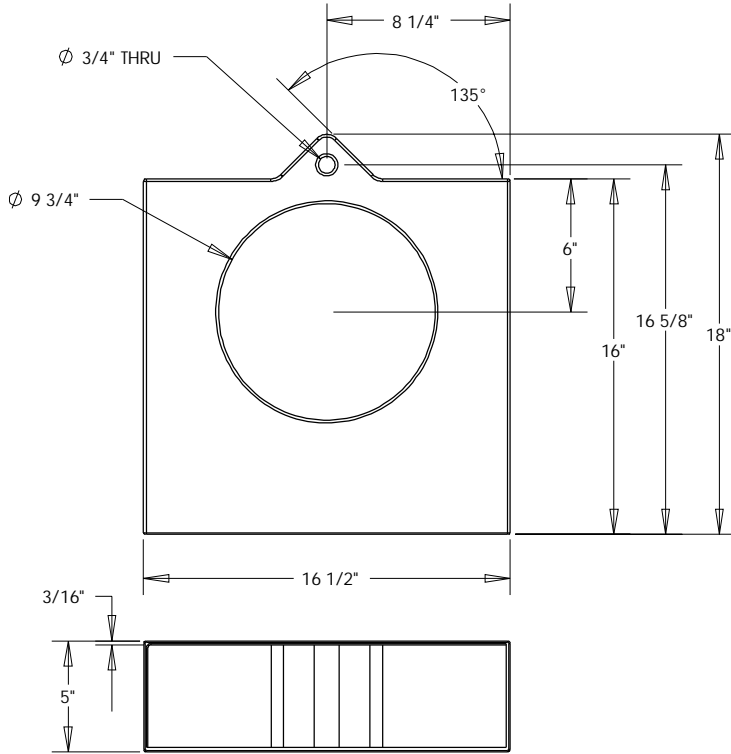

Zymark 10" Elbow & Adapter

Material = 3/16" Black Ldpe