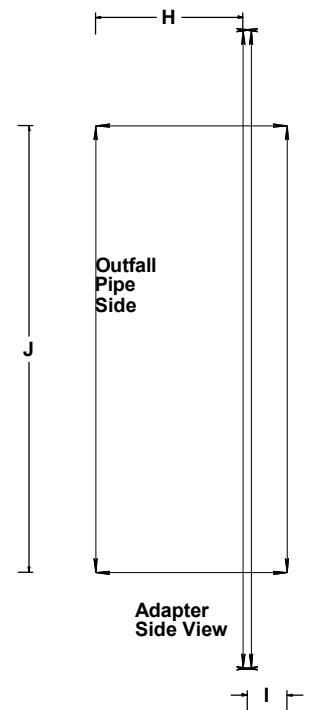

D= 8.000"

E= 2.000"

F= 14.125"

G= 20.000"

H= 4.750"

I= 1.250"

J= 14.125"

Elbow #51-1590
Adapter #51-0015

Zymark 18" Compact Elbow & Adapter

Material = 1/4" Black Hdpe

A= 17.125"

B= 26.000"

C= 24.250"

D= 9.750"

E= 2.000"

F= 17.125"

51-R090 10" Elbow right side opening

51-L1290 12" Elbow left side opening

51-R1290 12" Elbow right side opening

Other sizes available

Zymark Compact Elbow

Left Or Right Option

-other sizes available-

Zymark Flat Face Adapter