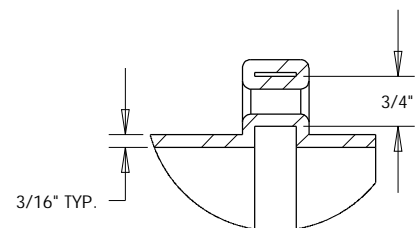

Side View

Top View

Zymark 10" Elbow & Adapter

Material = 3/16" Black Ldpe

Elbow #51-0090

Adapter #51-0010

Zymark 12" Elbow & Adapter

Material = 3/16" Black Ldpe

Elbow #51-1290

Adapter #51-0012
(with compression flaps)

Zymark 12" Adapter 51-0012 (with compression flaps)

Zymark 15" Compact Elbow & Adapter

Material = 1/4" Black Hdpe

A= 14.125"

B= 22.875"

C= 20.000"

D= 8.000"

E= 2.000"

F= 14.125"

G= 20.000"

H= 4.750"

I= 1.250"

J= 14.125"

Elbow #51-1590
Adapter #51-0015