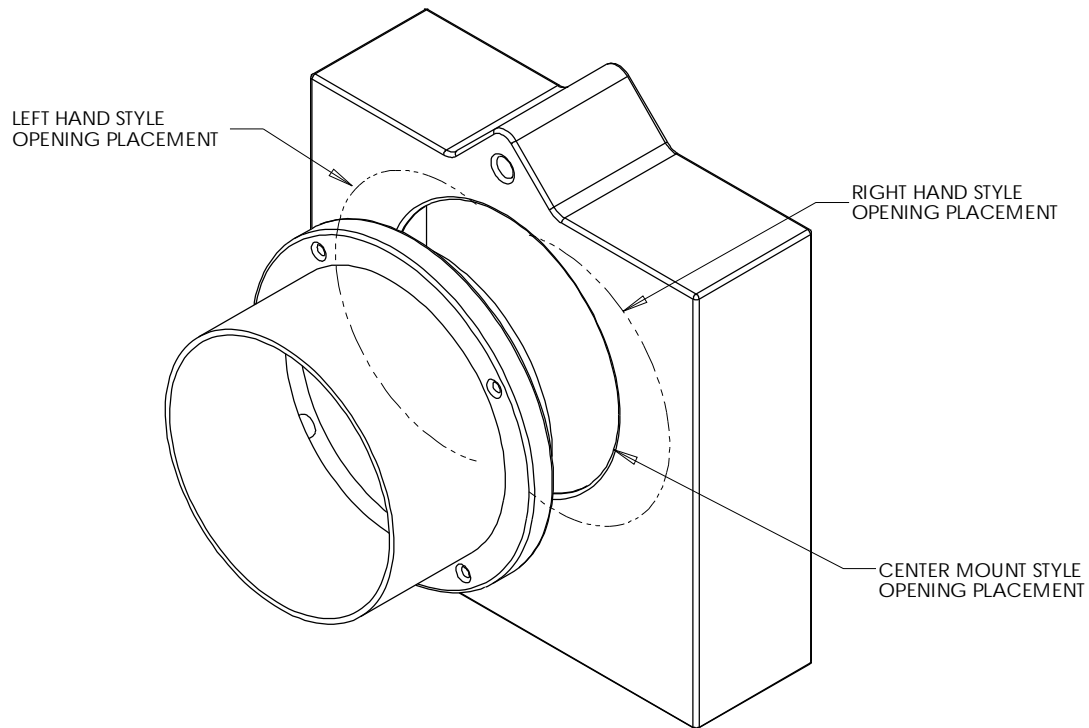

G= 23.000"

H= 4.750"

I= 1.250"

J= 17.125"

Elbow #51-1890
Adapter #51-0018

Zymark Compact Elbow (offset options)

Zymark Compact Offset Elbows

51-L090 10" Elbow left side opening

51-R090 10" Elbow right side opening

51-L1290 12" Elbow left side opening

51-R1290 12" Elbow right side opening

Other sizes available

Zymark Compact Elbow

Left Or Right Option

-other sizes available-

Zymark Flat Face Adapter