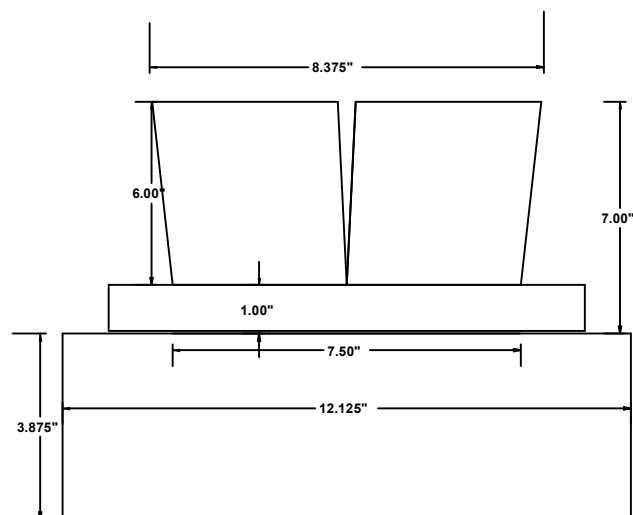

Zymark 8" Compact Elbow (One Piece) 51-8900

Material= Black 3/16" Ldpe

Custom Flared Adapter fits a variety of 8" pipes.

Special one piece unit.

Top View