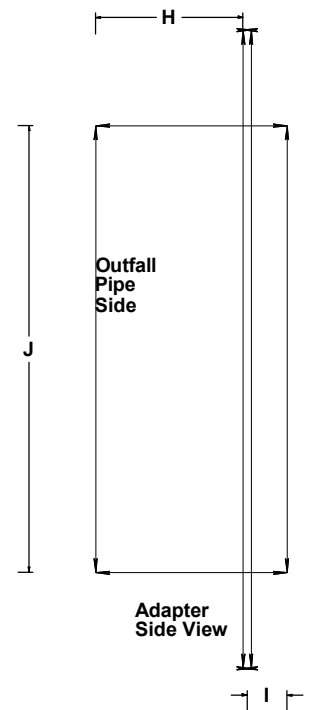

D= 8.000"

E= 2.000"

F= 14.125"

G= 20.000"

H= 4.750"

I= 1.250"

J= 14.125"

Elbow #51-1590
Adapter #51-0015

Zymark 18" Compact Elbow & Adapter

Material = 1/4" Black Hdpe

A= 17.125"

B= 26.000"

C= 24.250"

D= 9.750"

E= 2.000"

F= 17.125"

G= 23.000"

H= 4.750"

I= 1.250"

J= 17.125"

Elbow #51-1890
Adapter #51-0018

Zymark Compact Elbow (offset options)

Zymark Compact Offset Elbows

51-L090 10" Elbow left side opening

51-R090 10" Elbow right side opening

51-L1290 12" Elbow left side opening

51-R1290 12" Elbow right side opening

Other sizes available

Zymark Compact Elbow

Left Or Right Option

-other sizes available-

Zymark Flat Face Adapter