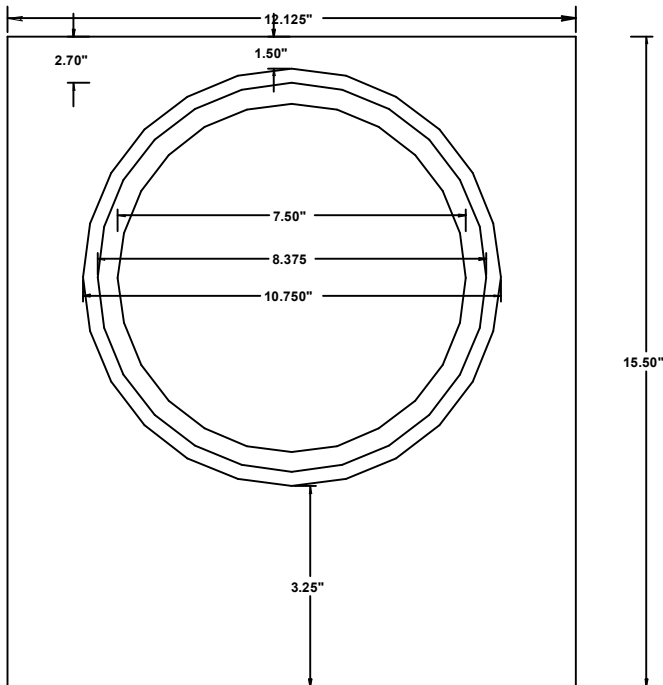

A= 5.750"

B= 12.000"

C= 10.000"

D= 2.750"

E= 1.000"

F= 5.750"

G= 10.000"

H= 4.750"

I= 1.250"

J= 5.750"

Elbow #51-0690
Adapter #51-0006

Zymark 8" Compact Elbow (One Piece) 51-8900

Front View

Material= Black 3/16" Ldpe

Custom Flared Adapter fits a variety of 8" pipes.

Special one piece unit.

D= 8.000"

E= 2.000"

F= 14.125"

G= 20.000"

H= 4.750"

I= 1.250"

J= 14.125"

Elbow #51-1590
Adapter #51-0015

Zymark 18" Compact Elbow & Adapter

Material = 1/4" Black Hdpe

A= 17.125"

B= 26.000"

C= 24.250"

D= 9.750"

E= 2.000"

F= 17.125"