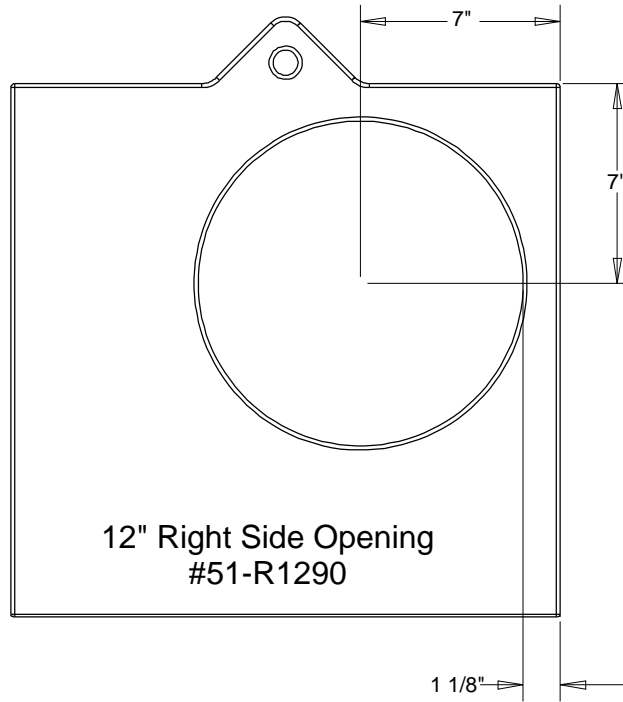

Zymark 18" Compact Elbow & Adapter

Material = 1/4" Black Hdpe

A= 17.125"

B= 26.000"

C= 24.250"

D= 9.750"

E= 2.000"

F= 17.125"

G= 23.000"

H= 4.750"

I= 1.250"

J= 17.125"

Elbow #51-1890
Adapter #51-0018

Zymark Compact Elbow (offset options)

Zymark Compact Offset Elbows

51-L090 10" Elbow left side opening

51-R090 10" Elbow right side opening

51-L1290 12" Elbow left side opening

51-R1290 12" Elbow right side opening

Other sizes available

Zymark Compact Elbow

Left Or Right Option

-other sizes available-

Zymark Flat Face Adapter

(example 10")
#51-F010

Side View