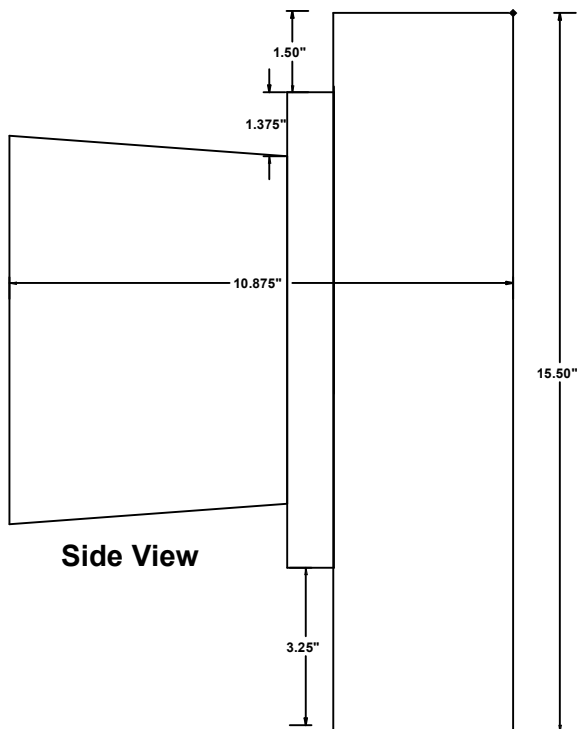

A= 5.750"

B= 12.000"

C= 10.000"

D= 2.750"

E= 1.000"

F= 5.750"

G= 10.000"

H= 4.750"

I= 1.250"

J= 5.750"

Elbow #51-0690
Adapter #51-0006

Zymark 8" Compact Elbow (One Piece) 51-8900

Front View

Material= Black 3/16" Ldpe

Custom Flared Adapter fits a variety of 8" pipes.

Special one piece unit.

D= 8.000"

E= 2.000"

F= 14.125"

G= 20.000"

H= 4.750"

I= 1.250"

J= 14.125"

Elbow #51-1590
Adapter #51-0015