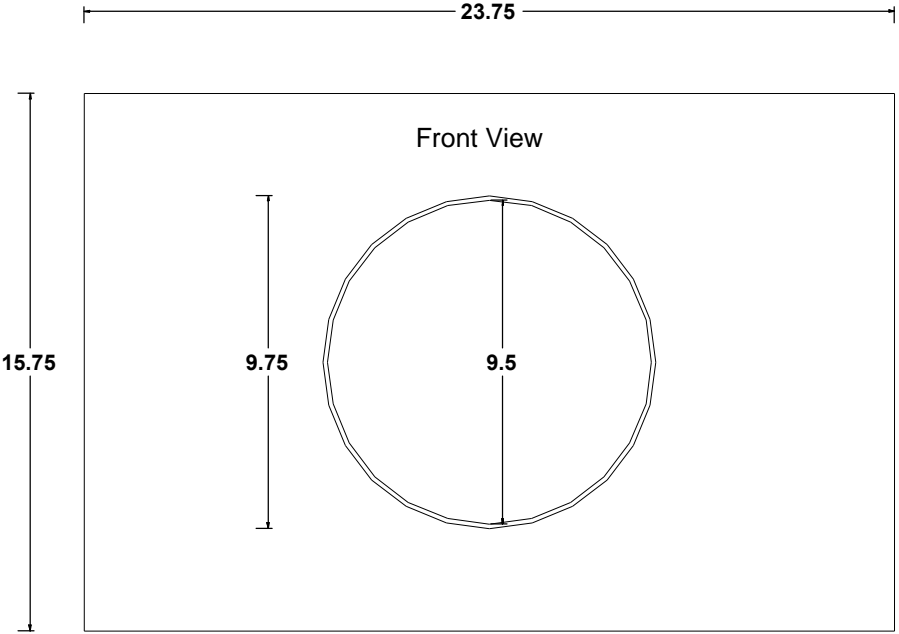

Zymark 18" Compact Elbow & Adapter

Material = 1/4" Black Hdpe

A= 17.125"

B= 26.000"

C= 24.250"

D= 9.750"

E= 2.000"

F= 17.125"

G= 23.000"

H= 4.750"

I= 1.250"

J= 17.125"

Elbow #51-1890
Adapter #51-0018

Zymark Compact Elbow (offset options)

Zymark Compact Offset Elbows

51-L090 10" Elbow left side opening

51-R090 10" Elbow right side opening

51-L1290 12" Elbow left side opening

51-R1290 12" Elbow right side opening

Other sizes available

Zymark Compact Elbow

Left Or Right Option

-other sizes available-

Zymark Flat Face Adapter

(example 10")
#51-F010

Side View