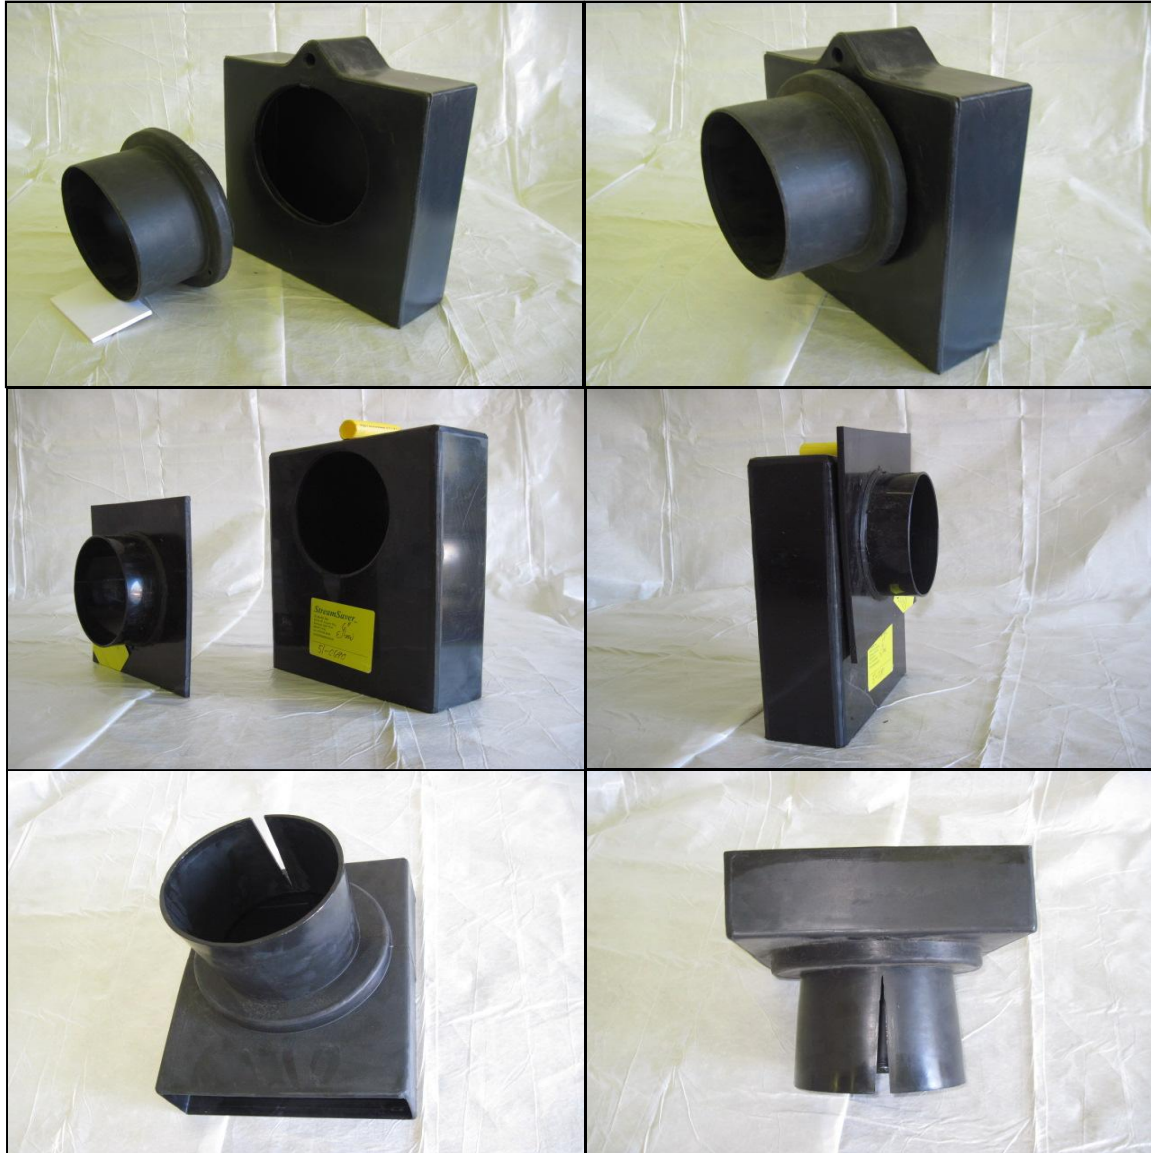

Zymark Elbows & Adapters 2011

866-872-9242

503-872-9242

Products of Zymark Inc.
11995 SE Hwy 212
Clackamas OR 97015
Portland, Ore 97230
www.zymarkinc.com