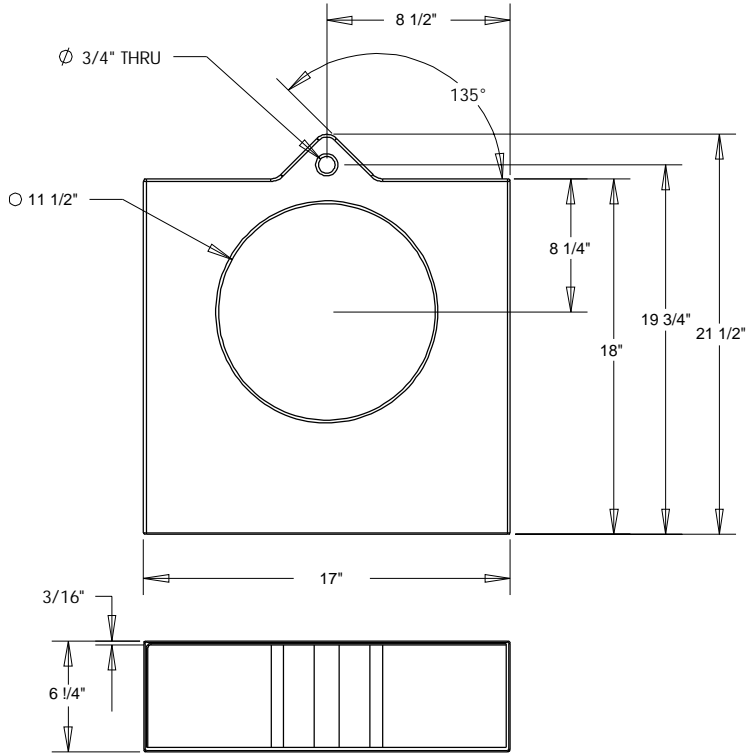

Side View

Top View

Zymark 10" Elbow & Adapter

Material = 3/16" Black Ldpe

Elbow #51-0090

Adapter #51-0010

Zymark 12" Elbow & Adapter

Material = 3/16" Black Ldpe

Elbow #51-1290

Adapter #51-0012
(with compression flaps)

Zymark 12" Adapter 51-0012 (with compression flaps)

Zymark 15" Compact Elbow & Adapter

Material = 1/4" Black Hdpe

A= 14.125"

B= 22.875"

C= 20.000"

D= 8.000"

E= 2.000"

F= 14.125"

G= 20.000"

H= 4.750"

I= 1.250"

J= 14.125"

Elbow #51-1590
Adapter #51-0015

Zymark 18" Compact Elbow & Adapter

Material = 1/4" Black Hdpe

A= 17.125"

B= 26.000"

C= 24.250"

D= 9.750"

E= 2.000"

F= 17.125"