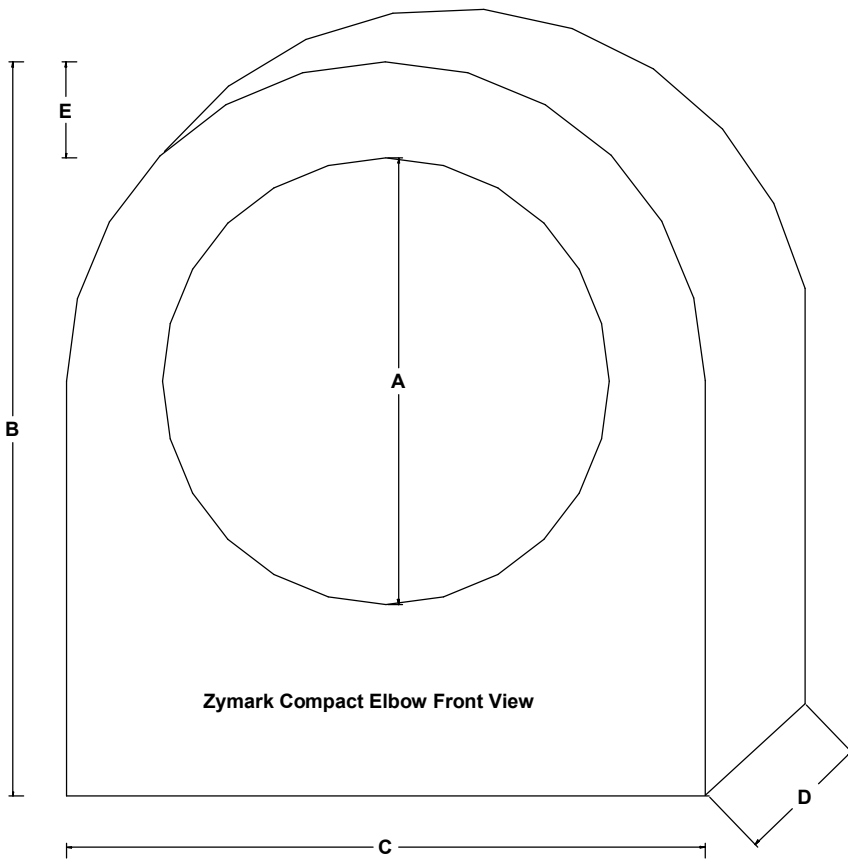

D= 8.000"

E= 2.000"

F= 14.125"

G= 20.000"

H= 4.750"

I= 1.250"

J= 14.125"

Elbow #51-1590
Adapter #51-0015

Zymark 18" Compact Elbow & Adapter

Material = 1/4" Black Hdpe

A= 17.125"

B= 26.000"

C= 24.250"

D= 9.750"

E= 2.000"

F= 17.125"

G= 23.000"

H= 4.750"

I= 1.250"

J= 17.125"

Elbow #51-1890
Adapter #51-0018

Zymark Compact Elbow (offset options)

Zymark Compact Offset Elbows

51-L090 10" Elbow left side opening

51-R090 10" Elbow right side opening

51-L1290 12" Elbow left side opening

51-R1290 12" Elbow right side opening

Other sizes available

Zymark Compact Elbow

Left Or Right Option

-other sizes available-

Zymark Flat Face Adapter