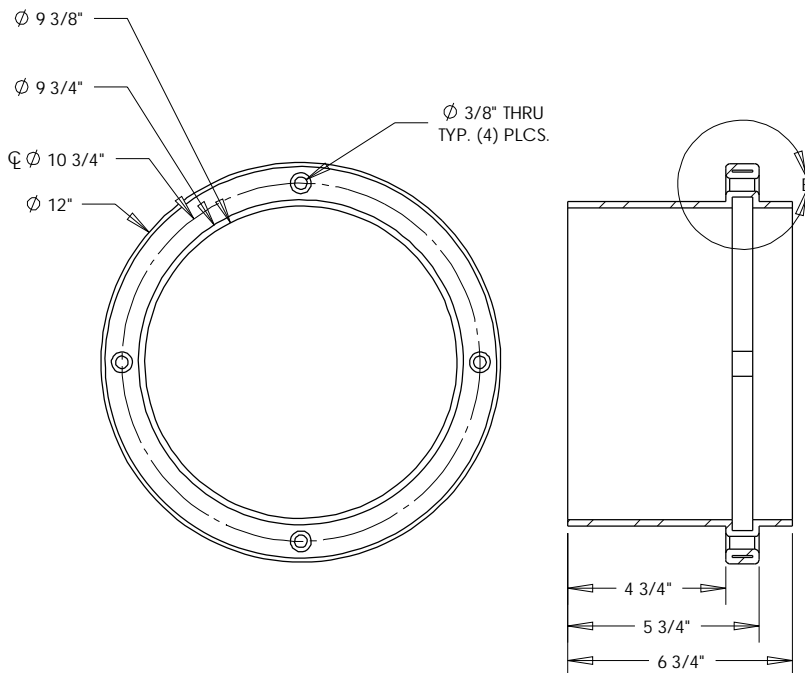

Side View

Top View

Zymark 10" Elbow & Adapter

Material = 3/16" Black Ldpe

Elbow #51-0090

Adapter #51-0010

Zymark 12" Elbow & Adapter

Material = 3/16" Black Ldpe

Elbow #51-1290

Adapter #51-0012
(with compression flaps)

Zymark 12" Adapter 51-0012 (with compression flaps)

Zymark 15" Compact Elbow & Adapter

Material = 1/4" Black Hdpe

A= 14.125"

B= 22.875"

C= 20.000"

D= 8.000"

E= 2.000"

F= 14.125"

G= 20.000"

H= 4.750"

I= 1.250"

J= 14.125"

Elbow #51-1590
Adapter #51-0015

Zymark 18" Compact Elbow & Adapter

Material = 1/4" Black Hdpe

A= 17.125"

B= 26.000"

C= 24.250"

D= 9.750"

E= 2.000"

F= 17.125"