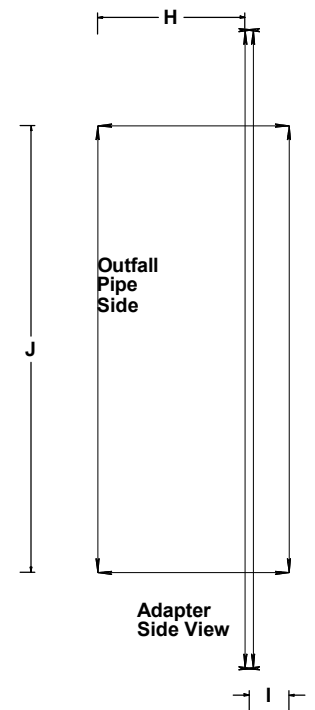

A= 5.750"

B= 12.000"

C= 10.000"

D= 2.750"

E= 1.000"

F= 5.750"

G= 10.000"

H= 4.750"

I= 1.250"

J= 5.750"

Elbow #51-0690
Adapter #51-0006

Zymark 8" Compact Elbow (One Piece) 51-8900

Front View

Material= Black 3/16" Ldpe

Custom Flared Adapter fits a variety of 8" pipes.

Special one piece unit.