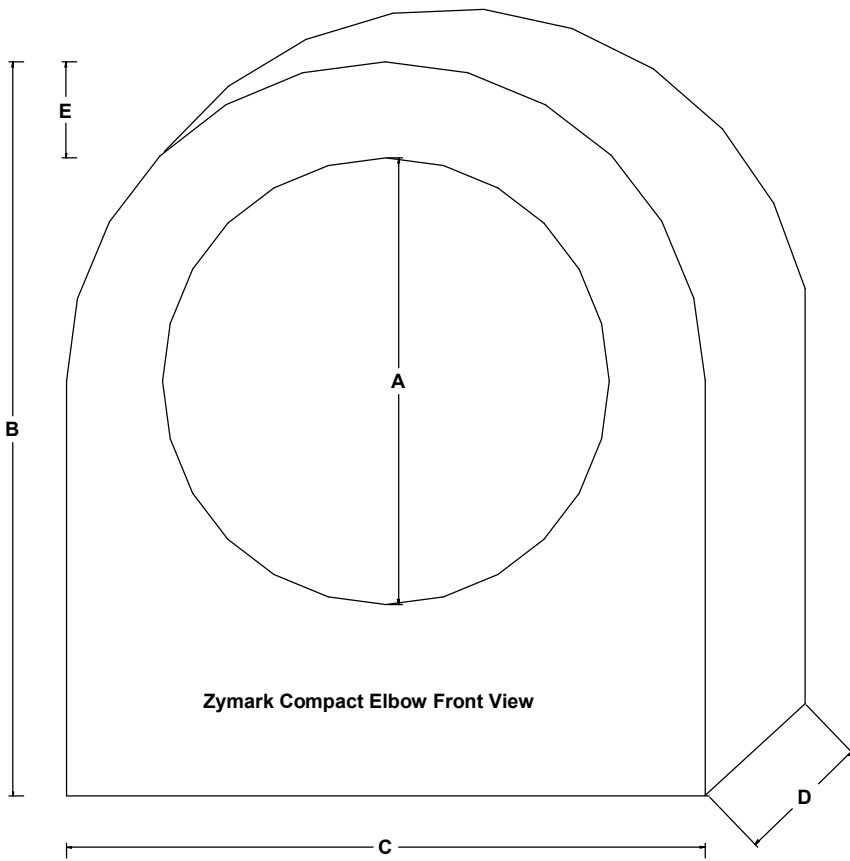

Elbow #51-1290

Adapter #51-0012
(with compression flaps)

Zymark 12" Adapter 51-0012 (with compression flaps)

Zymark 15" Compact Elbow & Adapter

Material = 1/4" Black Hdpe

A= 14.125"

B= 22.875"

C= 20.000"

D= 8.000"

E= 2.000"

F= 14.125"

G= 20.000"

H= 4.750"

I= 1.250"

J= 14.125"

Elbow #51-1590
Adapter #51-0015

Zymark 18" Compact Elbow & Adapter

Material = 1/4" Black Hdpe

A= 17.125"

B= 26.000"

C= 24.250"

D= 9.750"

E= 2.000"

F= 17.125"

G= 23.000"

H= 4.750"

I= 1.250"

J= 17.125"

Elbow #51-1890
Adapter #51-0018

Zymark Compact Elbow (offset options)

Zymark Compact Offset Elbows

51-L090 10" Elbow left side opening