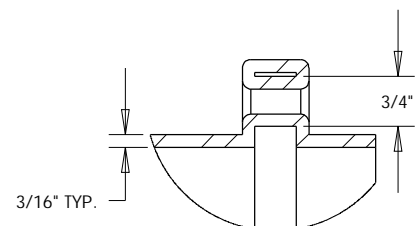

Side View

Top View

Zymark 10" Elbow & Adapter

Material = 3/16" Black Ldpe

Elbow #51-0090

Adapter #51-0010

Zymark 12" Elbow & Adapter

Material = 3/16" Black Ldpe

Elbow #51-1290

Adapter #51-0012
(with compression flaps)

Zymark 12" Adapter 51-0012 (with compression flaps)

Zymark 15" Compact Elbow & Adapter

Material = 1/4" Black Hdpe

A= 14.125"

B= 22.875"

C= 20.000"

D= 8.000"

E= 2.000"

F= 14.125"

G= 20.000"

H= 4.750"

I= 1.250"

J= 14.125"

Elbow #51-1590
Adapter #51-0015