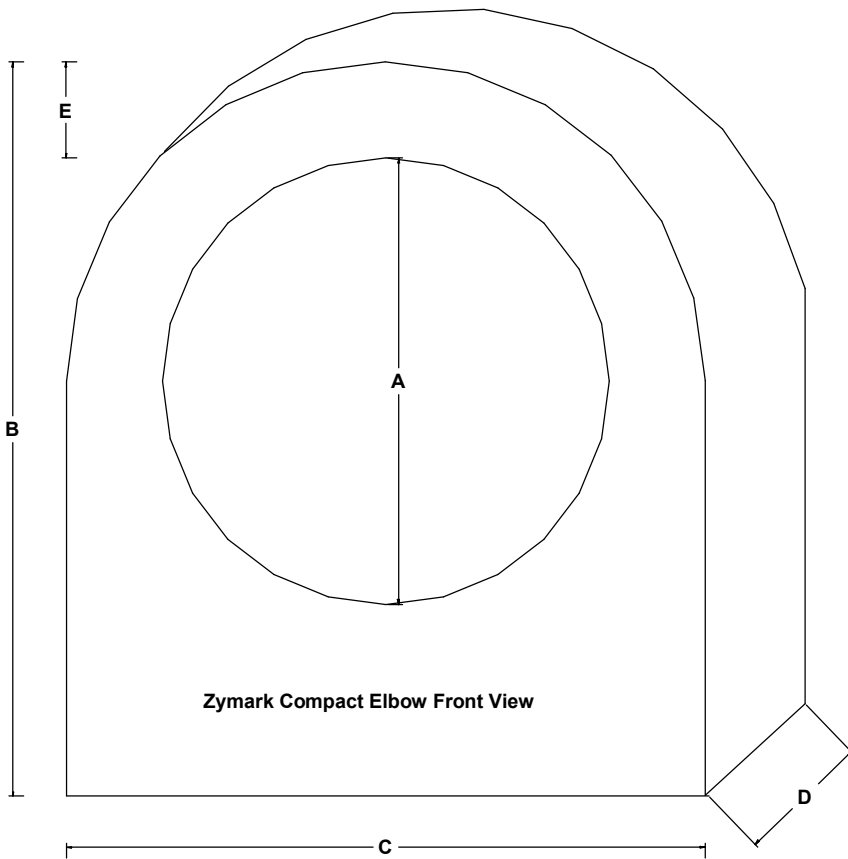

A= 5.750"

B= 12.000"

C= 10.000"

D= 2.750"

E= 1.000"

F= 5.750"

G= 10.000"

H= 4.750"

I= 1.250"

J= 5.750"

Elbow #51-0690
Adapter #51-0006

Zymark 8" Compact Elbow (One Piece) 51-8900

Front View

Material= Black 3/16" Ldpe

Custom Flared Adapter fits a variety of 8" pipes.

Special one piece unit.