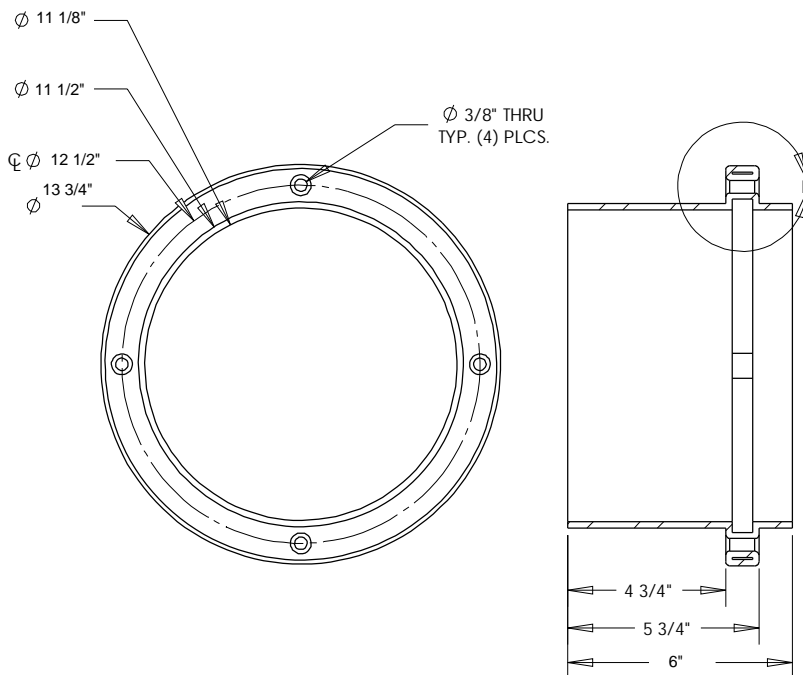

Side View

Top View

Zymark 10" Elbow & Adapter

Material = 3/16" Black Ldpe

Elbow #51-0090

Adapter #51-0010

Zymark 12" Elbow & Adapter

Material = 3/16" Black Ldpe

Elbow #51-1290

Adapter #51-0012
(with compression flaps)

Zymark 12" Adapter 51-0012 (with compression flaps)

Zymark 15" Compact Elbow & Adapter

Material = 1/4" Black Hdpe

A= 14.125"

B= 22.875"

C= 20.000"

D= 8.000"

E= 2.000"

F= 14.125"

G= 20.000"

H= 4.750"

I= 1.250"

J= 14.125"

Elbow #51-1590
Adapter #51-0015

Zymark 18" Compact Elbow & Adapter

Material = 1/4" Black Hdpe

A= 17.125"

B= 26.000"

C= 24.250"

D= 9.750"

E= 2.000"

F= 17.125"