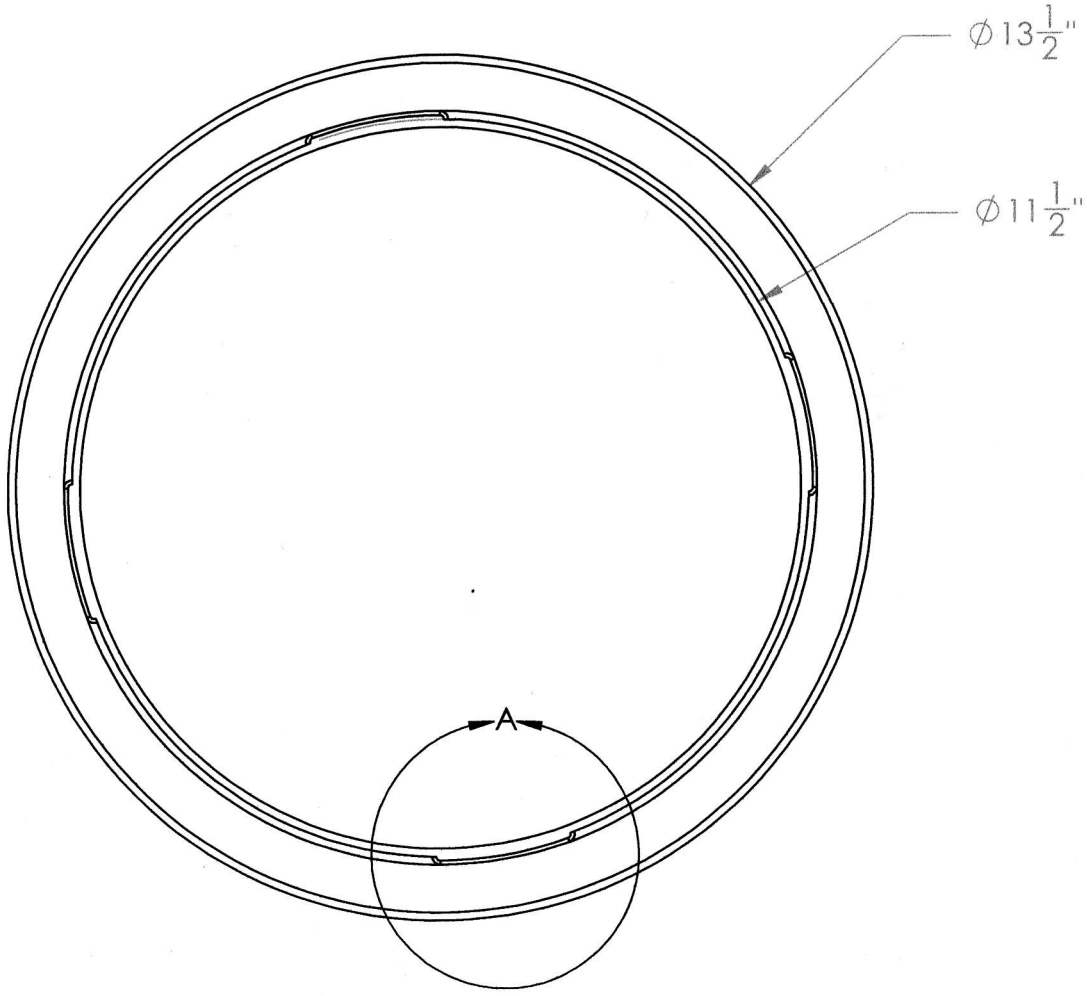

Side View

Top View

Zymark 10" Elbow & Adapter

Material = 3/16" Black Ldpe

Elbow #51-0090

Adapter #51-0010

Zymark 12" Elbow & Adapter

Material = 3/16" Black Ldpe

Elbow #51-1290

Adapter #51-0012
(with compression flaps)

Zymark 12" Adapter 51-0012 (with compression flaps)

Zymark 15" Compact Elbow & Adapter

Material = 1/4" Black Hdpe

A= 14.125"

B= 22.875"

C= 20.000"

D= 8.000"

E= 2.000"

F= 14.125"

G= 20.000"

H= 4.750"

I= 1.250"

J= 14.125"

Elbow #51-1590
Adapter #51-0015