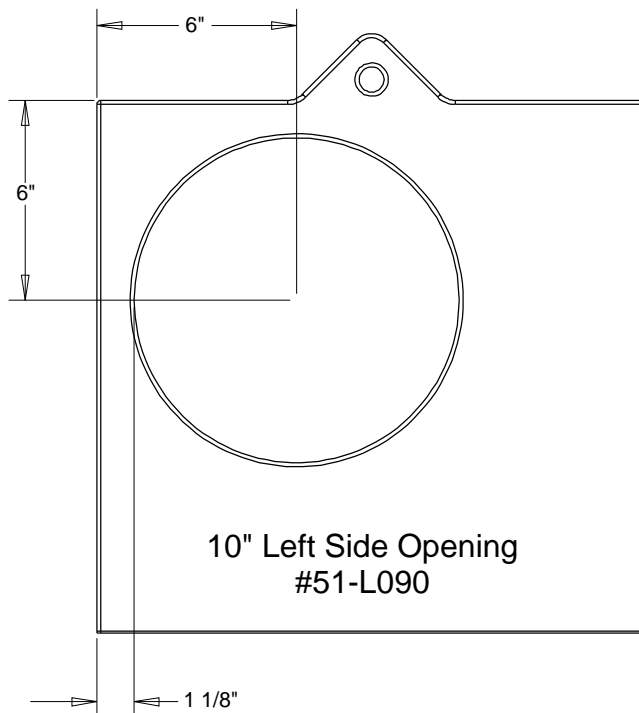

Zymark 18" Compact Elbow & Adapter

Material = 1/4" Black Hdpe

A= 17.125"

B= 26.000"

C= 24.250"

D= 9.750"

E= 2.000"

F= 17.125"

G= 23.000"

H= 4.750"

I= 1.250"

J= 17.125"

Elbow #51-1890
Adapter #51-0018

Zymark Compact Elbow (offset options)

Zymark Compact Offset Elbows

51-L090 10" Elbow left side opening

51-R090 10" Elbow right side opening

51-L1290 12" Elbow left side opening

51-R1290 12" Elbow right side opening

Other sizes available

Zymark Compact Elbow

Left Or Right Option

-other sizes available-

Zymark Flat Face Adapter

(example 10")
#51-F010

Side View